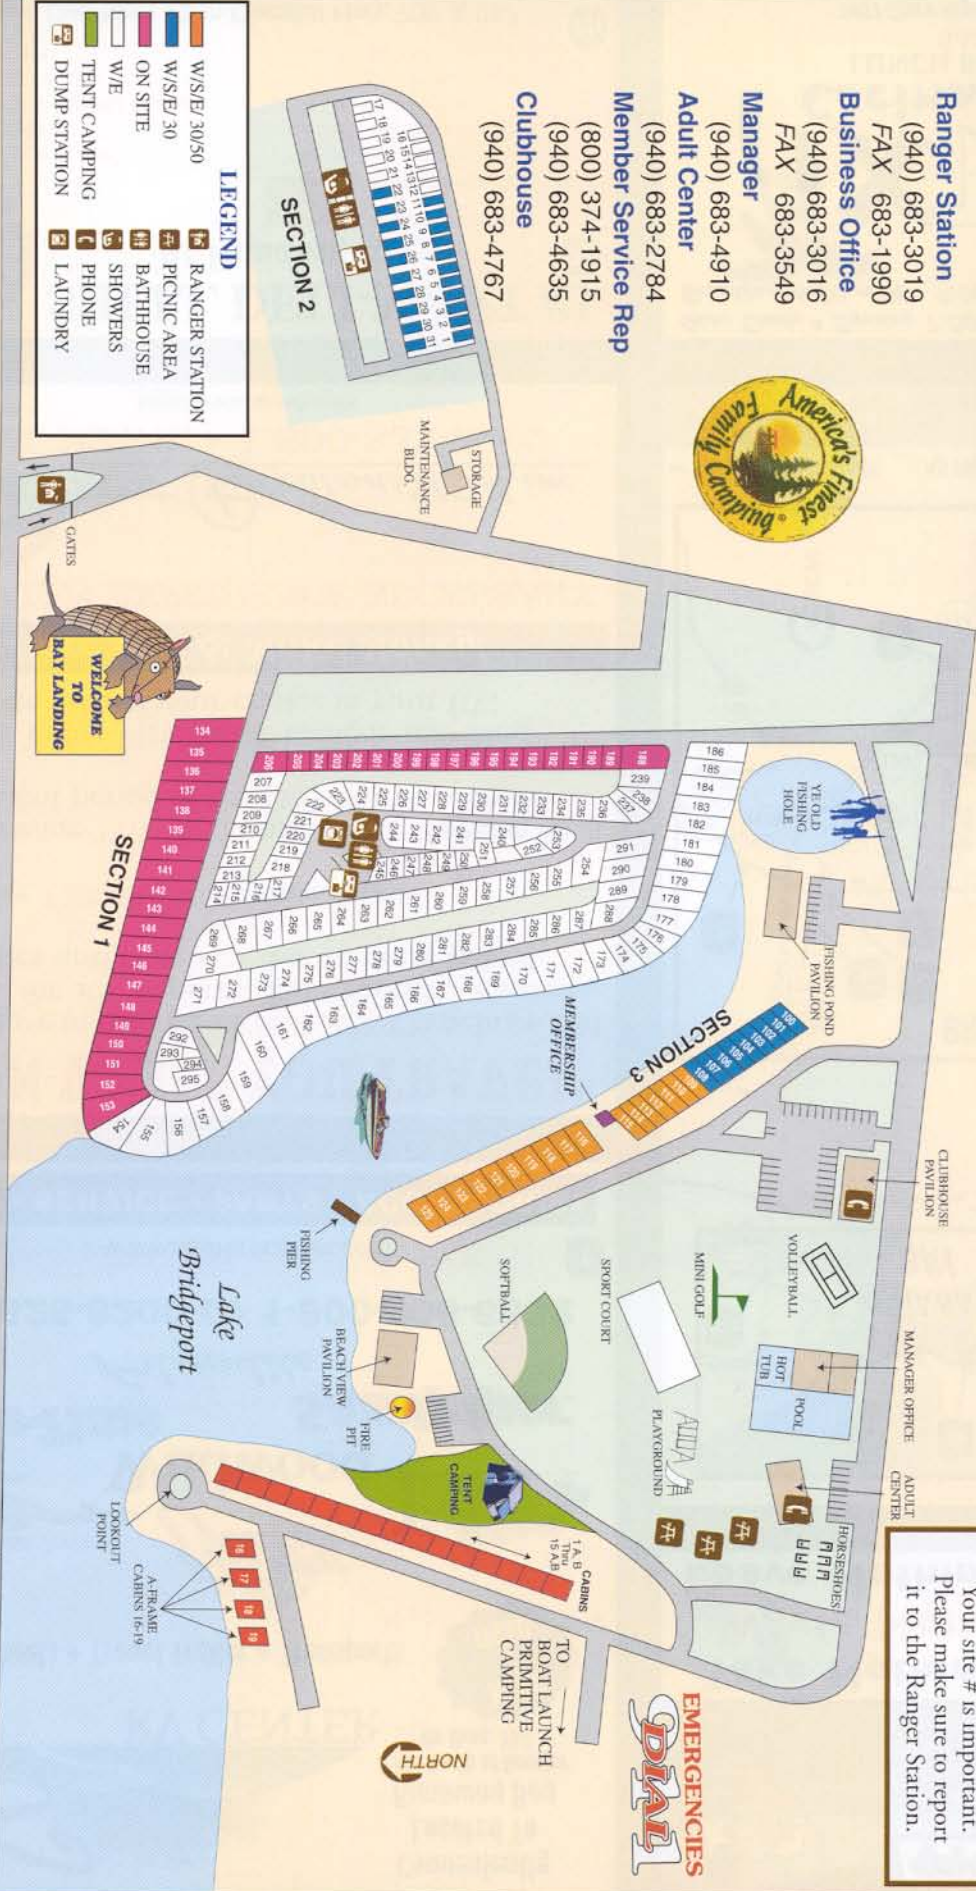

BAY LANDING

10 Thousand Trails & NACO

P.O. Box 38 • U.S. Hwy. 380 West • Wise County • Bridgeport, TX 76426

E-mail: blba@1000trails.com

GATE CODE _____
 Your site # is important.
 Please make sure to report
 it to the Ranger Station.

Member Service Rep

(800) 374-1915

Clubhouse

(940) 683-4635

Clubhouse

(940) 683-4767

LEGEND

	W/S/E/ 30/50		RANGER STATION
	W/S/E/ 30		PICNIC AREA
	ON SITE		BATHHOUSE
	W/E		SHOWERS
	TEXT CAMPING		PHONE
	DUMP STATION		LAUNDRY

GUEST MAIL - GENERAL DELIVERY • BRIDGEPORT, TX 76426

TO BRIDGEPORT (6 MILES)

HWY. 380

TO JACKSBORO (20 MILES)

All Rights Reserved ©

4360 Peters Rd. • Ft. Lauderdale, FL 33317 • (954) 583-3900 • 0246740461

TO BOAT LAUNCH
 PRIMITIVE
 CAMPING