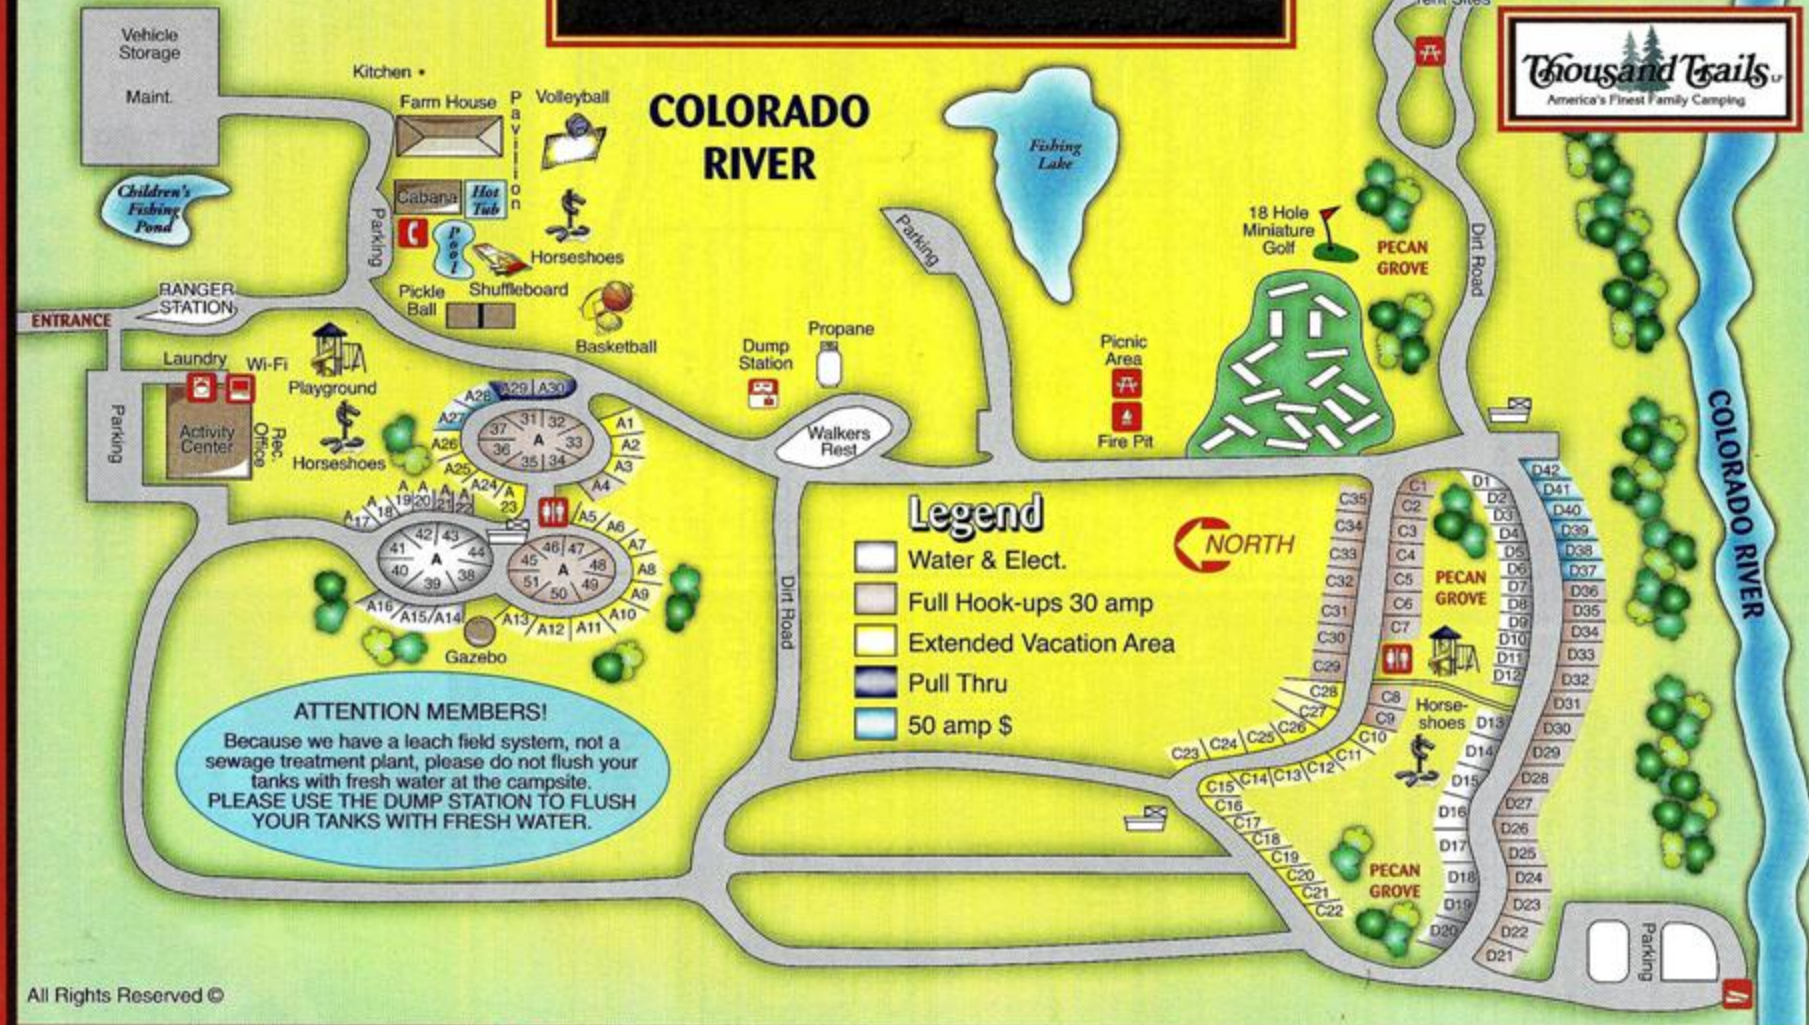

Resort Services 979-732-8229
 FAX 979-732-2051

1062 THOUSAND TRAILS LN
 COLUMBUS, TEXAS 78934
 COLORADO County

ATTENTION MEMBERS!
 Because we have a leach field system, not a sewage treatment plant, please do not flush your tanks with fresh water at the campsite. PLEASE USE THE DUMP STATION TO FLUSH YOUR TANKS WITH FRESH WATER.