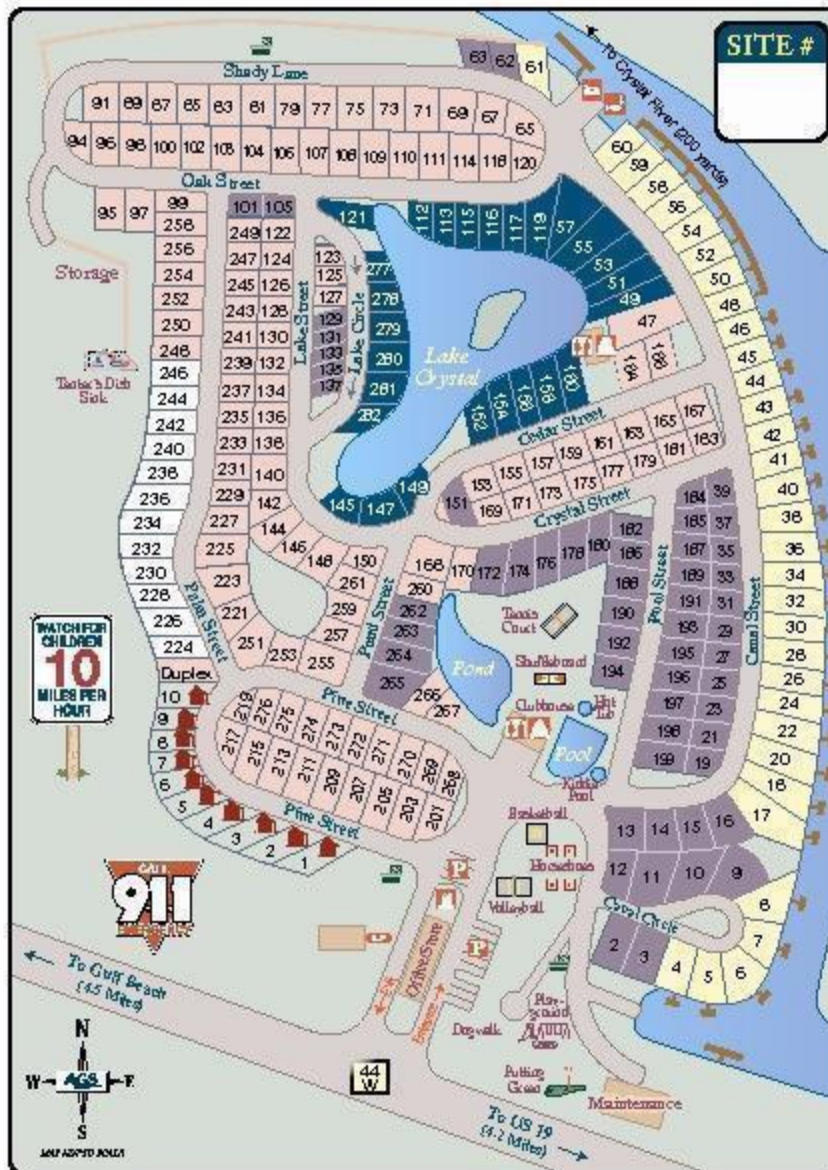

# LEGEND

-  Premium
-  Lake Bite
-  Canal Bite Plus
-  Standard
-  Tent Site
-  Cabins
-  Restroom
-  Shower
-  Laundry
-  Boat Ramp
-  Fish Cleaning Station
-  Propane
-  Dumpster

SITE #

WATCH FOR CHILDREN  
**10**  
MILES PER HOUR

CALL  
**911**  
EMERGENCY

44 W