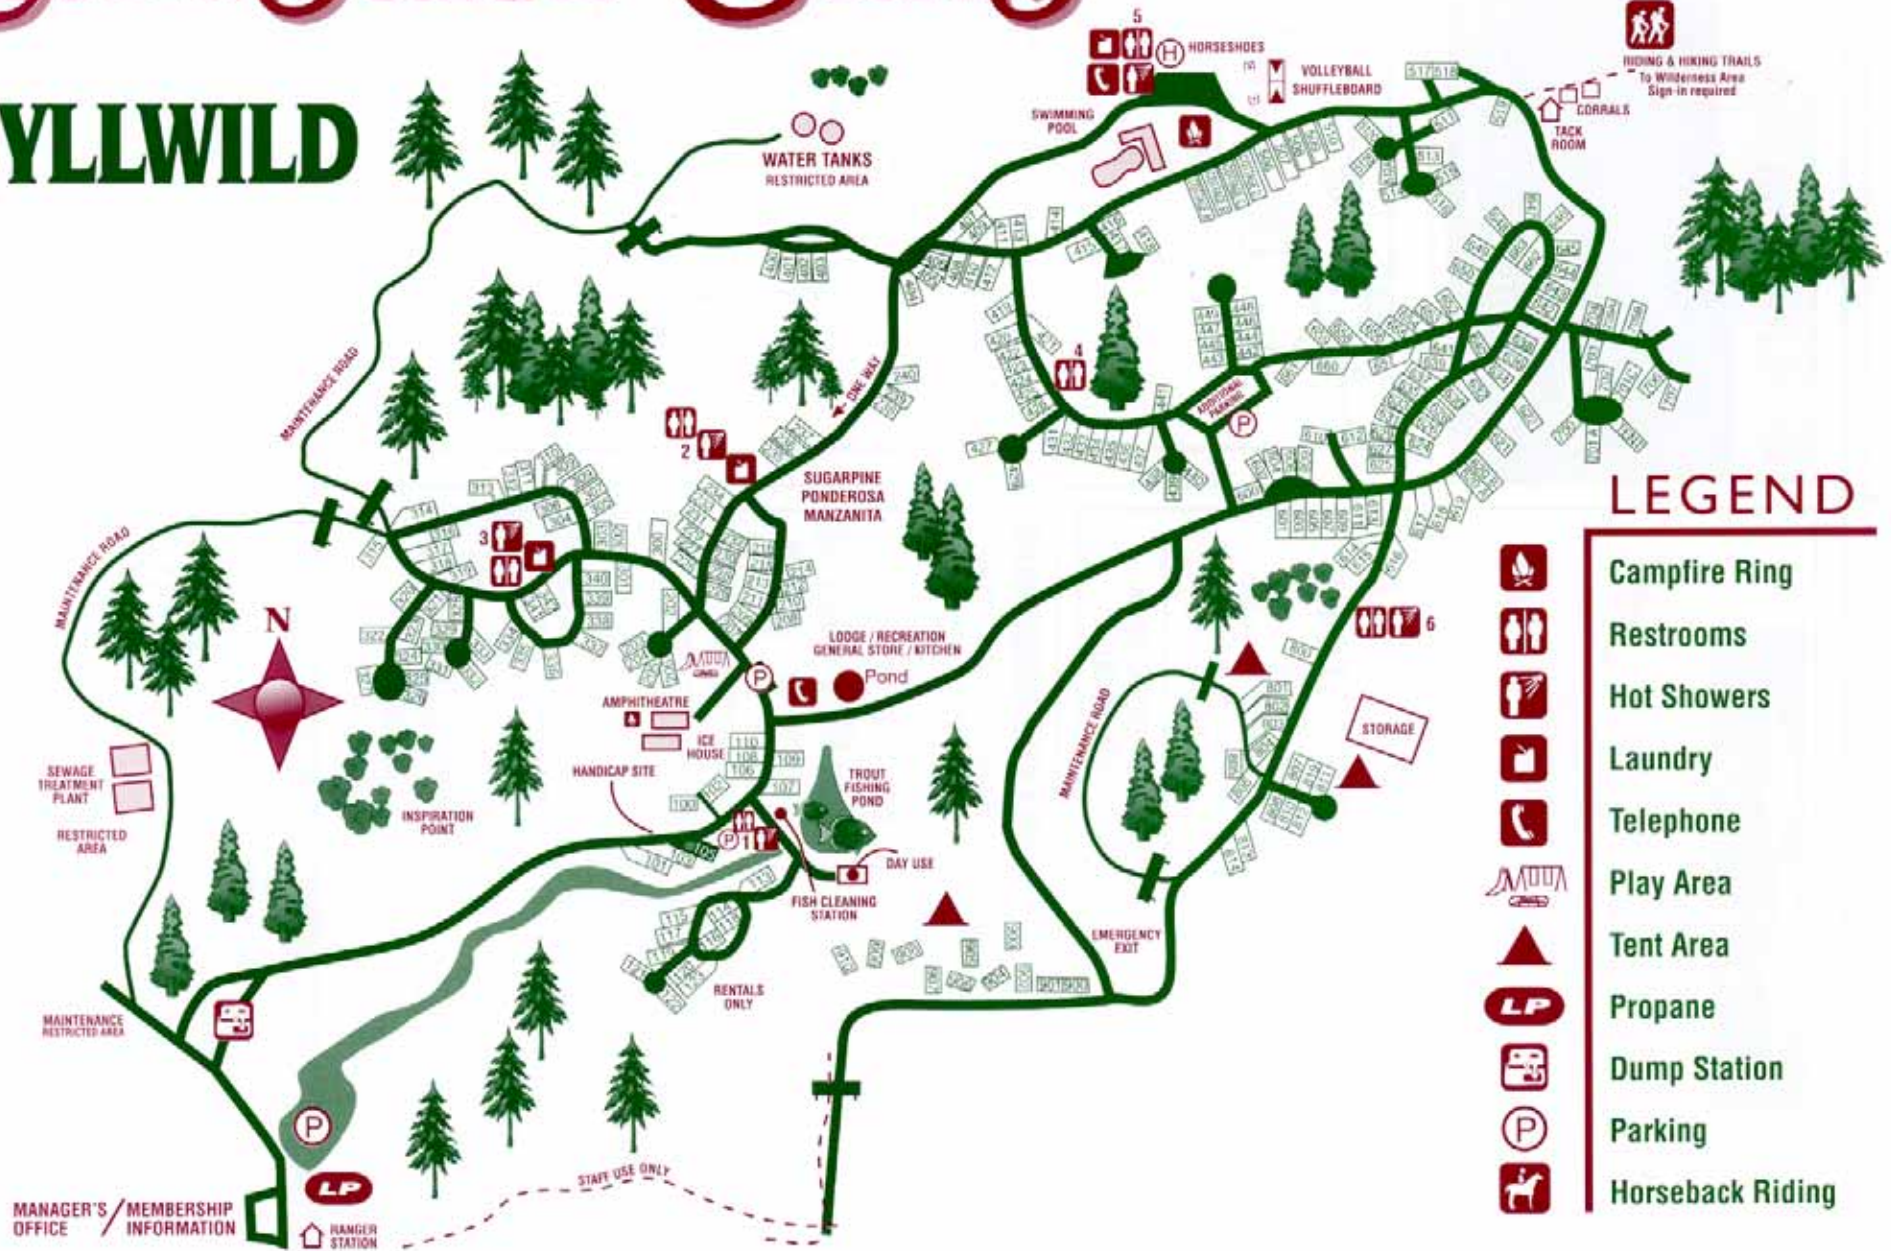

Welcome To Thousand Trails

SPACE #

IDYLLWILD

LEGEND

-  Campfire Ring
-  Restrooms
-  Hot Showers
-  Laundry
-  Telephone
-  Play Area
-  Tent Area
-  Propane
-  Dump Station
-  Parking
-  Horseback Riding