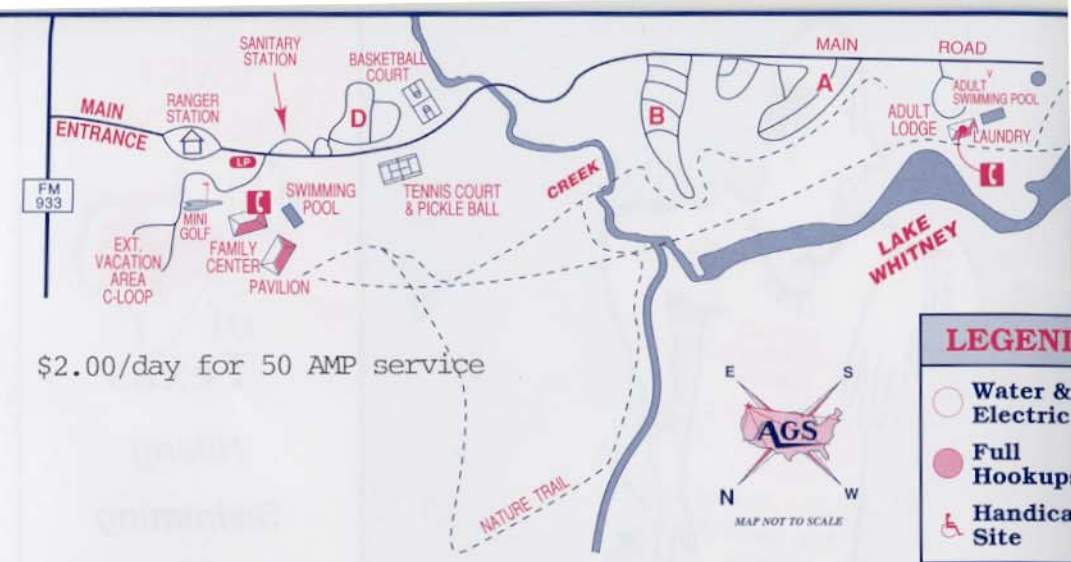

## Storm Warnings

This Campground is located in **Hill County** on the east side of Lake Whitney. The county to the west of Lake Whitney is **Bosque**.

In case of a **tornado warning** (when a tornado has been sighted in our area), proceed to the **Comfort Stations** for shelter.

Helpful hints for enduring Texas spring storms:

1. Never leave your awnings down when you leave the Campground.
2. Don't leave your awnings down overnight, or you might have to get out in bad weather during the night.
3. Monitor **Channel 10** on your TV stations for the most accurate weather reports.
4. Most storms move from the west to the east.

Remember, you're in Hill County on the east side of Lake Whitney®

RETURN YOUR  
CAMPSITE NUMBER  
TO THE  
RANGER STATION