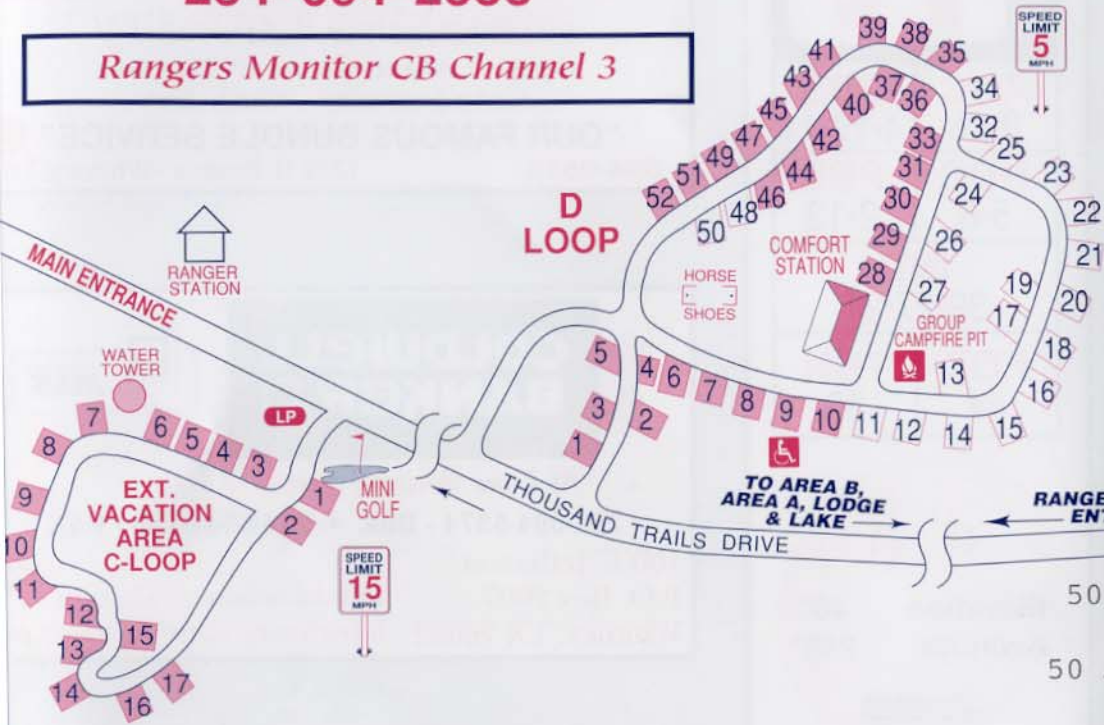

# RANGER STATION EMERGENCY NUMBER 254-694-2583

Rangers Monitor CB Channel 3

## Storm Warnings

This Campground is located in **Hill County** on the east side of Lake Whitney. The county to the west of Lake Whitney is **Bosque**.

In case of a **tornado warning** (when a tornado has been sighted in our area), proceed to the **Comfort Stations** for shelter.

Helpful hints for enduring Texas spring storms:

1. Never leave your awnings down when you leave the Campground.
2. Don't leave your awnings down overnight, or you might have to get out in bad weather during the night.
3. Monitor **Channel 10** on your TV stations for the most accurate weather reports.
4. Most storms move from the west to the east.

Remember, you're in Hill County on the east side of Lake Whitney®

RETURN YOUR  
CAMPSITE NUMBER  
TO THE  
RANGER STATION