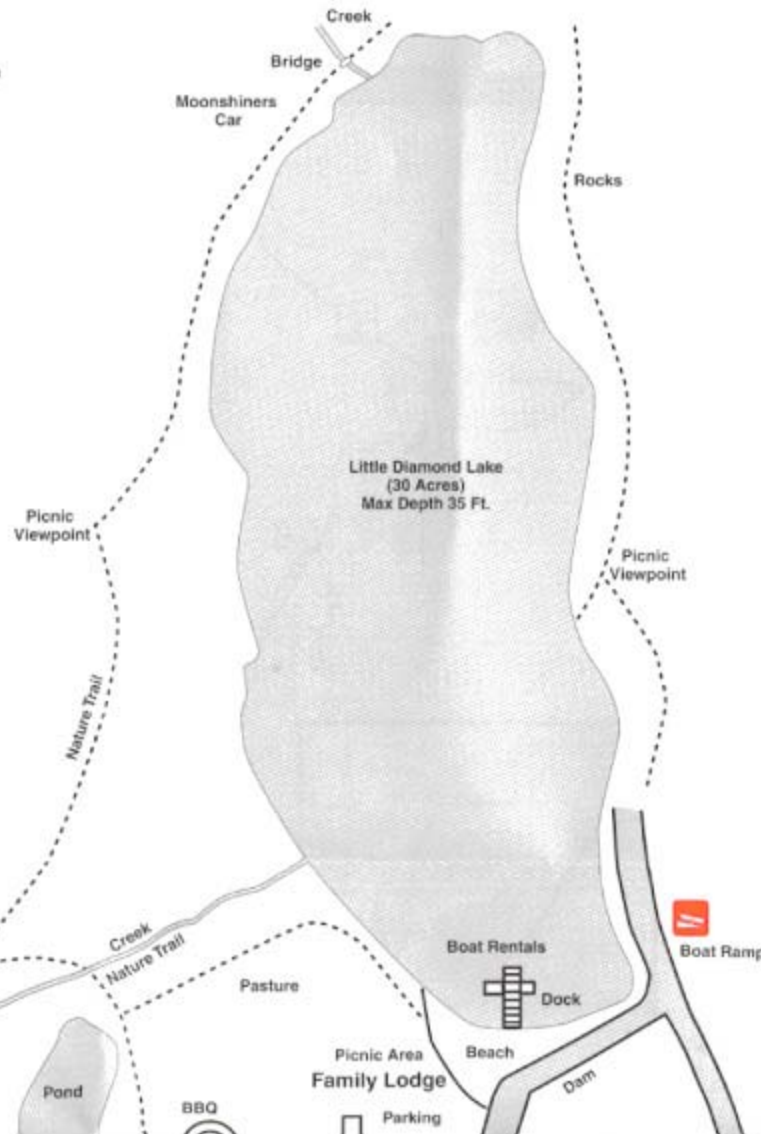

WELCOME TO
LITTLE DIAMOND

RV RESORT

TN Thousand Trails & NACO

**1002 McGowen Road
 Newport, WA 99156
 Pend Oreille County**

**(509) 447-4813 (Messages)
 Sales: (800) 994-6654
 Fax: (509) 447-4788
 CB Channel #3**

<http://www.1000trails.com>
<http://www.GraniteLodge.com>

*The Best In
 Family Camping*

FRIENDLY REMINDERS

- All members and guests must register at the Ranger Station.
- Thank you for observing 5 MPH.
- There are no sewer hook-ups at Little Diamond.
- Private option 1 sites designated as such.
- Please do not leave children unsupervised.
- All pets must be on leashes. Please pick-up after your pet. Plastic bags available at Ranger Station.
- Quiet hours 11:00 PM to 8:00 AM.
- Please do not water the roads or vehicles.
- Camping vehicles may not be left unattended for more than 24 hours or they will be subject to removal.
- Please inquire at Ranger Station if camp fires are permitted, depending on the time of the season.
- Dump Stations are located behind the entrance "Flag" island area.
- Lake Area - SWIM at your own risk, 5 HP motors or less are allowed. Fishing permits required. May be purchased at Ranger Station.
- Please review your recreation schedule for further information on the lodge, pool hours, CB, TV, mail, emergency info, etc.

THANK YOU!

AREA ATTRACTIONS

- Silverwood Theme Park, Athol ID
- Priest Lake, ID
- Coeur D'Alene Lake, ID

- Riverfront Park - Spokane, WA
- Spokane Tribal Casino - Chewelah, WA
- Cataldo Mission - Cataldo, ID
- Northern Quest Casino - Spokane, WA

LEGEND

- Extended Stay Sites
- Handicap Sites
- Vacation Rental Trailers
- Pay Phones
- Laundry
- Dump Station
- Boat Ramp
- Horseshoes
- Playground
- Propane
- Driving Range
- Ranger Station
- Cabins
- Private Sites
- Restrooms
- Volleyball
- Modem
- Ball Field