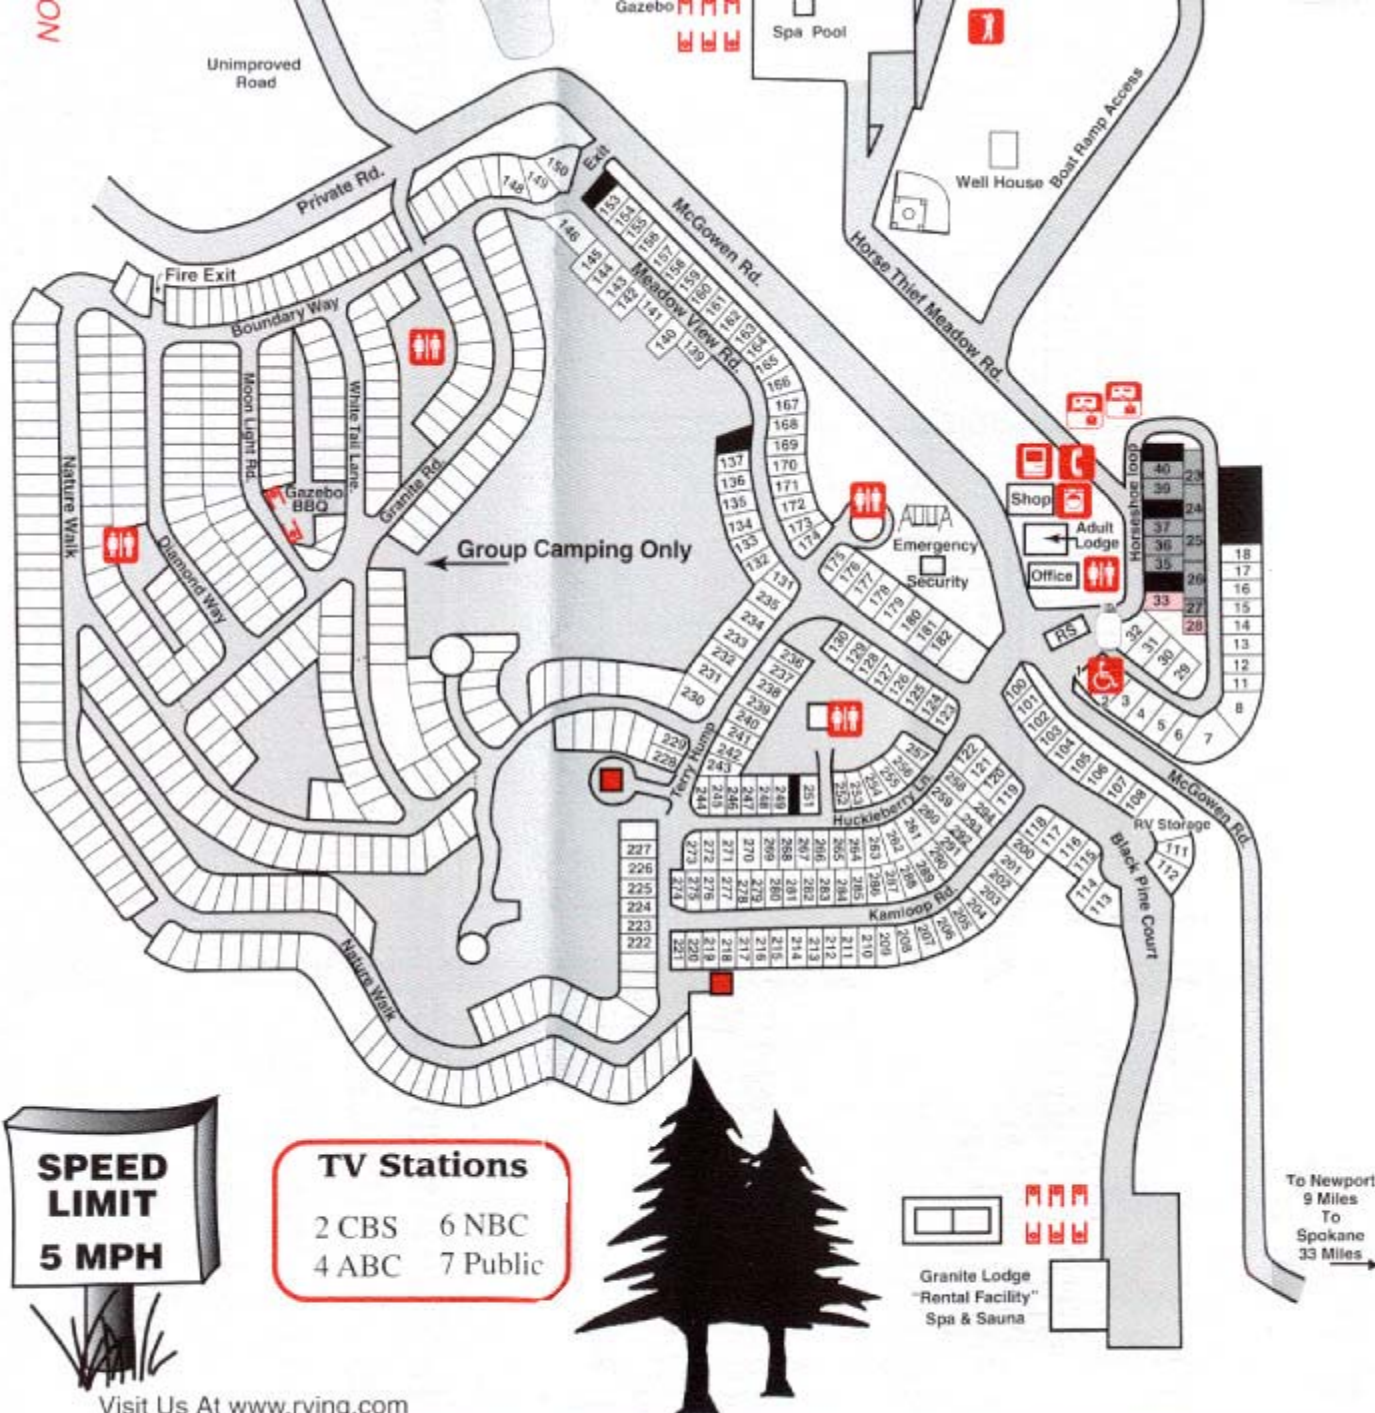

<http://www.1000trails.com>
<http://www.GraniteLodge.com>

*The Best In
 Family Camping*

FRIENDLY REMINDERS

- All members and guests must register at the Ranger Station.
- Thank you for observing 5 MPH.
- There are no sewer hook-ups at Little Diamond.
- Private option 1 sites designated as such.
- Please do not leave children unsupervised.
- All pets must be on leashes. Please pick-up after your pet. Plastic bags available at Ranger Station.
- Quiet hours 11:00 PM to 8:00 AM.
- Please do not water the roads or vehicles.
- Camping vehicles may not be left unattended for more than 24 hours or they will be subject to removal.
- Please inquire at Ranger Station if camp fires are permitted, depending on the time of the season.
- Dump Stations are located behind the entrance "Flag" island area.
- Lake Area - SWIM at your own risk, 5 HP motors or less are allowed. Fishing permits required. May be purchased at Ranger Station.
- Please review your recreation schedule for further information on the lodge, pool hours, CB, TV, mail, emergency info, etc.

THANK YOU!

AREA ATTRACTIONS

- Silverwood Theme Park, Athol ID
- Priest Lake, ID
- Coeur D'Alene Lake, ID

- Riverfront Park - Spokane, WA
- Spokane Tribal Casino - Chewelah, WA
- Cataldo Mission - Cataldo, ID
- Northern Quest Casino - Spokane, WA

LEGEND

- Extended Stay Sites
- Handicap Sites
- Vacation Rental Trailers
- Pay Phones
- Laundry
- Dump Station
- Boat Ramp
- Horseshoes
- Playground
- Propane
- Driving Range
- Ranger Station
- Cabins
- Private Sites
- Restrooms
- Volleyball
- Modem
- Ball Field

TV Stations
 2 CBS 6 NBC
 4 ABC 7 Public

Granite Lodge
 "Rental Facility"
 Spa & Sauna

Visit Us At www.rving.com