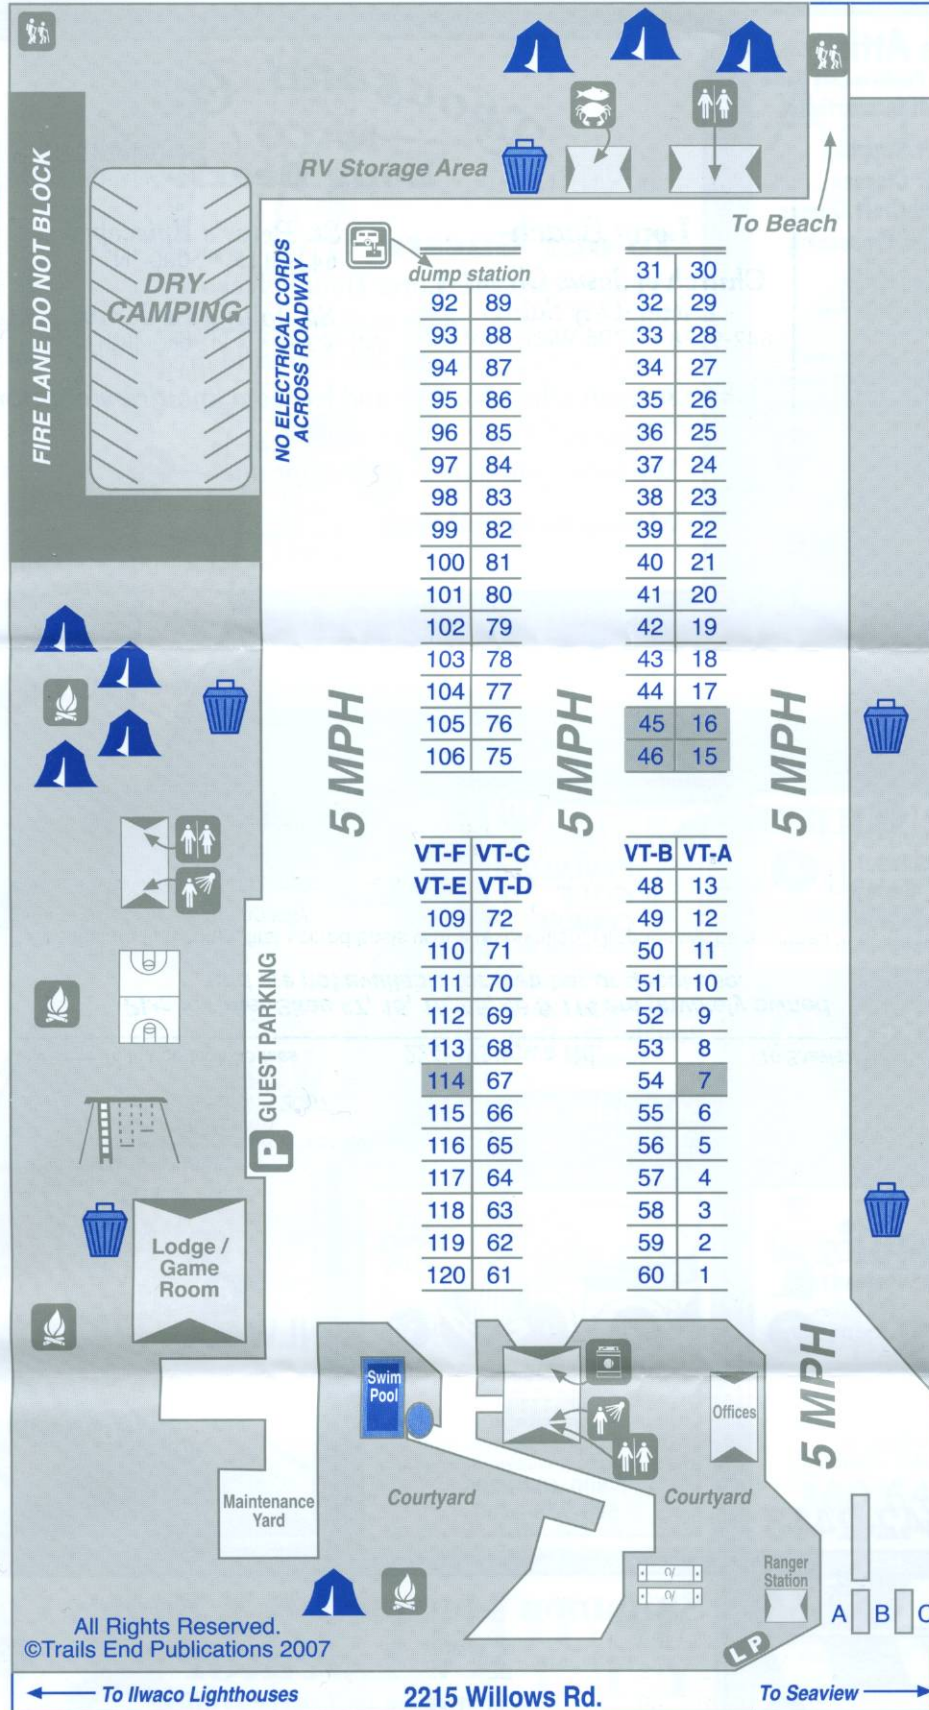

Rentals:

Check in time 4 PM
Check out Time Noon

Satellite Coordinates

Dish DirecTV
El. 37 33
Az. 156 133
Satellite cables may not extend into roadway or neighboring sites

**MEMBER MAIL TO:
GENERAL DELIVERY
SEAVIEW, WA 98644**

Incorrect

Utility Island

correct correct

TRAILS END

- PARKING
- TELEPHONE
- TRAIL / HIKING
- CAMPFIRE
- GARBAGE
- LAUNDRY
- RESTROOMS
- SHOWERS
- PROPANE
- CRAB/FISH CLEANING
- DUMP STATION
- PLAYGROUND
- HORSESHOES
- BASKETBALL

911
EMERGENCY

CB CHANNEL 3

WATCH FOR CHILDREN
5
MILES PER HOUR

dump station	31	30
92	89	32
93	88	33
94	87	34
95	86	35
96	85	36
97	84	37
98	83	38
99	82	39
100	81	40
101	80	41
102	79	42
103	78	43
104	77	44
105	76	45
106	75	46

VT-F	VT-C	VT-B	VT-A
VT-E	VT-D	48	13
109	72	49	12
110	71	50	11
111	70	51	10
112	69	52	9
113	68	53	8
114	67	54	7
115	66	55	6
116	65	56	5
117	64	57	4
118	63	58	3
119	62	59	2
120	61	60	1

All Rights Reserved.
©Trails End Publications 2007