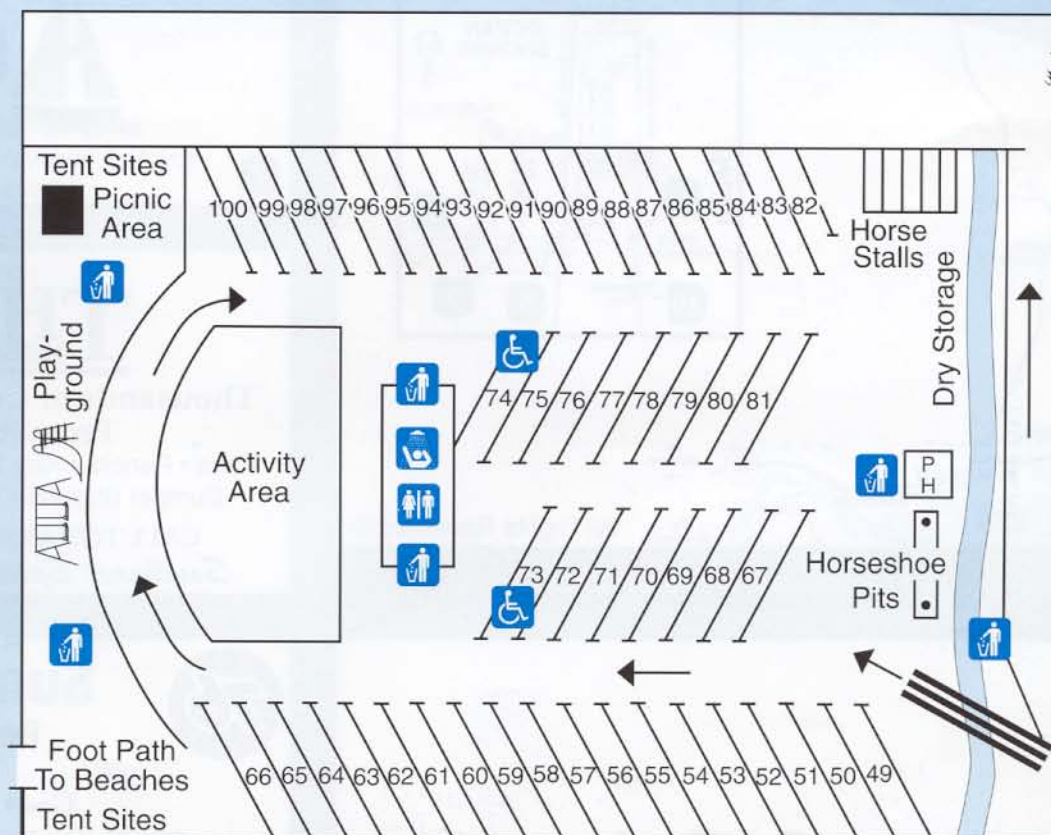

~ PARK RULES ~

- First and foremost - Thoroughly enjoy yourself!
- Speed limit on all Resorts is 7 MPH at all times.
- Quiet hours are from 10:00 PM to 8:00 AM.
- Do not change sites without first checking with the Ranger Station.
- Children under 12 should be supervised by an adult at all times.
- All garbage must be placed in provided containers.
- Motorized vehicles are to be used as primary transportation to be driven from camp sites or parking area to gate.
- Have your LTR Windshield card visible when driving up to the gate.
- Cable TV is provided in certain areas for \$2.00 per night. Pay at the Ranger Station for hook-up. There will be a \$20.00 charge for unauthorized cable hook-up.
- No unattended vehicles or RV's may be left overnight.

- Lost and found items will be given to local charities after a 7 day period.
- Please do not hang clotheslines from trees or posts.
- Clubhouse hours - 8:00 AM to 10:00 PM.

PETS

- All pets must be on a leash and in owners control, when not in owner's RV.
- Noisy or vicious dogs are not allowed on the Resort.
- Pets are not allowed in buildings, service animals exempt.
- PLEASE pick up after your pets.

LEISURE TIME RESORTS

OCEANA

2733 STATE ROUTE 109 • OCEAN CITY, WA 98569
 GRAYS HARBOR COUNTY
 (360) 289-3504

Please!
 Be responsible & courteous.

Clean up after your pet!

LEGEND

- Restrooms
- Showers
- Phone
- Trash
- Dump Station
- Ranger Station
- Handicap