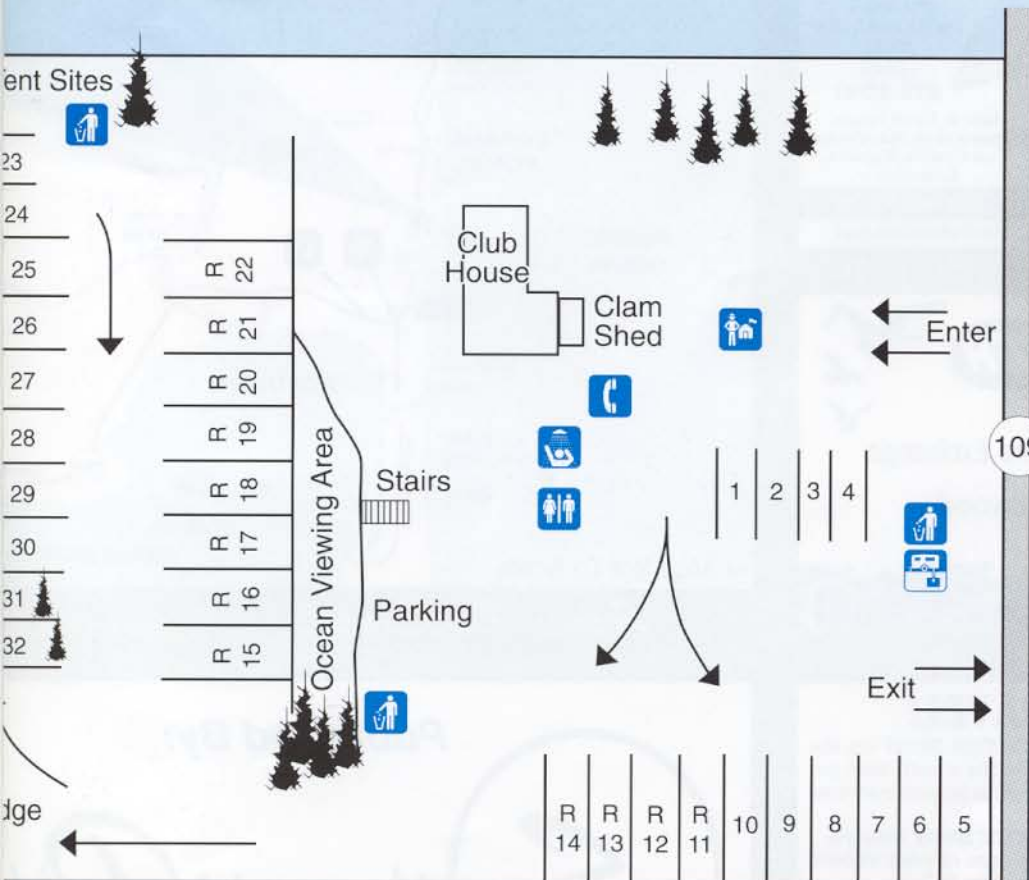

TV CHANNELS

02: C-SPAN	27: WEATHER
03: WTBS	28: ESPN
04: ABC-KOMO	29: NASHVILLE
05: NBC-KING	30: TCM
06: WEATHER INFO	31: SCI-FI
07: CBS-KIRO	32: TECH TV
08: FOX FAMILY	33: MUCH MUSIC
09: PBS-KCTS	34: COMEDY CENTRAL
10: KTWB	36: CARTOON NETWORK
11: KSTW	38: CNN/HN HEADLINE
12: QVC	39: NW CABLE NEWS
13: FOX-KCPQ	44: DISCOVERY
14: CNN NEWS NETWORK	45: COURT TV
15: TURNER	46: CNBC
16: KONG-IND	47: TRAVEL SHOPPING
17: ANIMAL PLANET	48: HOME
18: NAT'L GEO-GRAPHIC	49: LIFETIME
19: PAX	50: TRINITY
20: DIY	51: HISTORY
21: TV LAND	52: LEARNING
22: FOOD NETWORK	53: CHANNEL GUIDE
23: OVATION	54: HOME & GARDEN
24: A&E	55: BLOOMBERG
25: USA	
26: FOX SPORTS NETWORK	

LEISURE TIME RESORTS

OCEANA

2733 STATE ROUTE 109 • OCEAN CITY, WA 98569
 GRAYS HARBOR COUNTY
 (360) 289-3504

Please!
 Be responsible & courteous.

Clean up after your pet!

LEGEND

- Restrooms
- Showers
- Phone
- Trash
- Dump Station
- Ranger Station
- Handicap