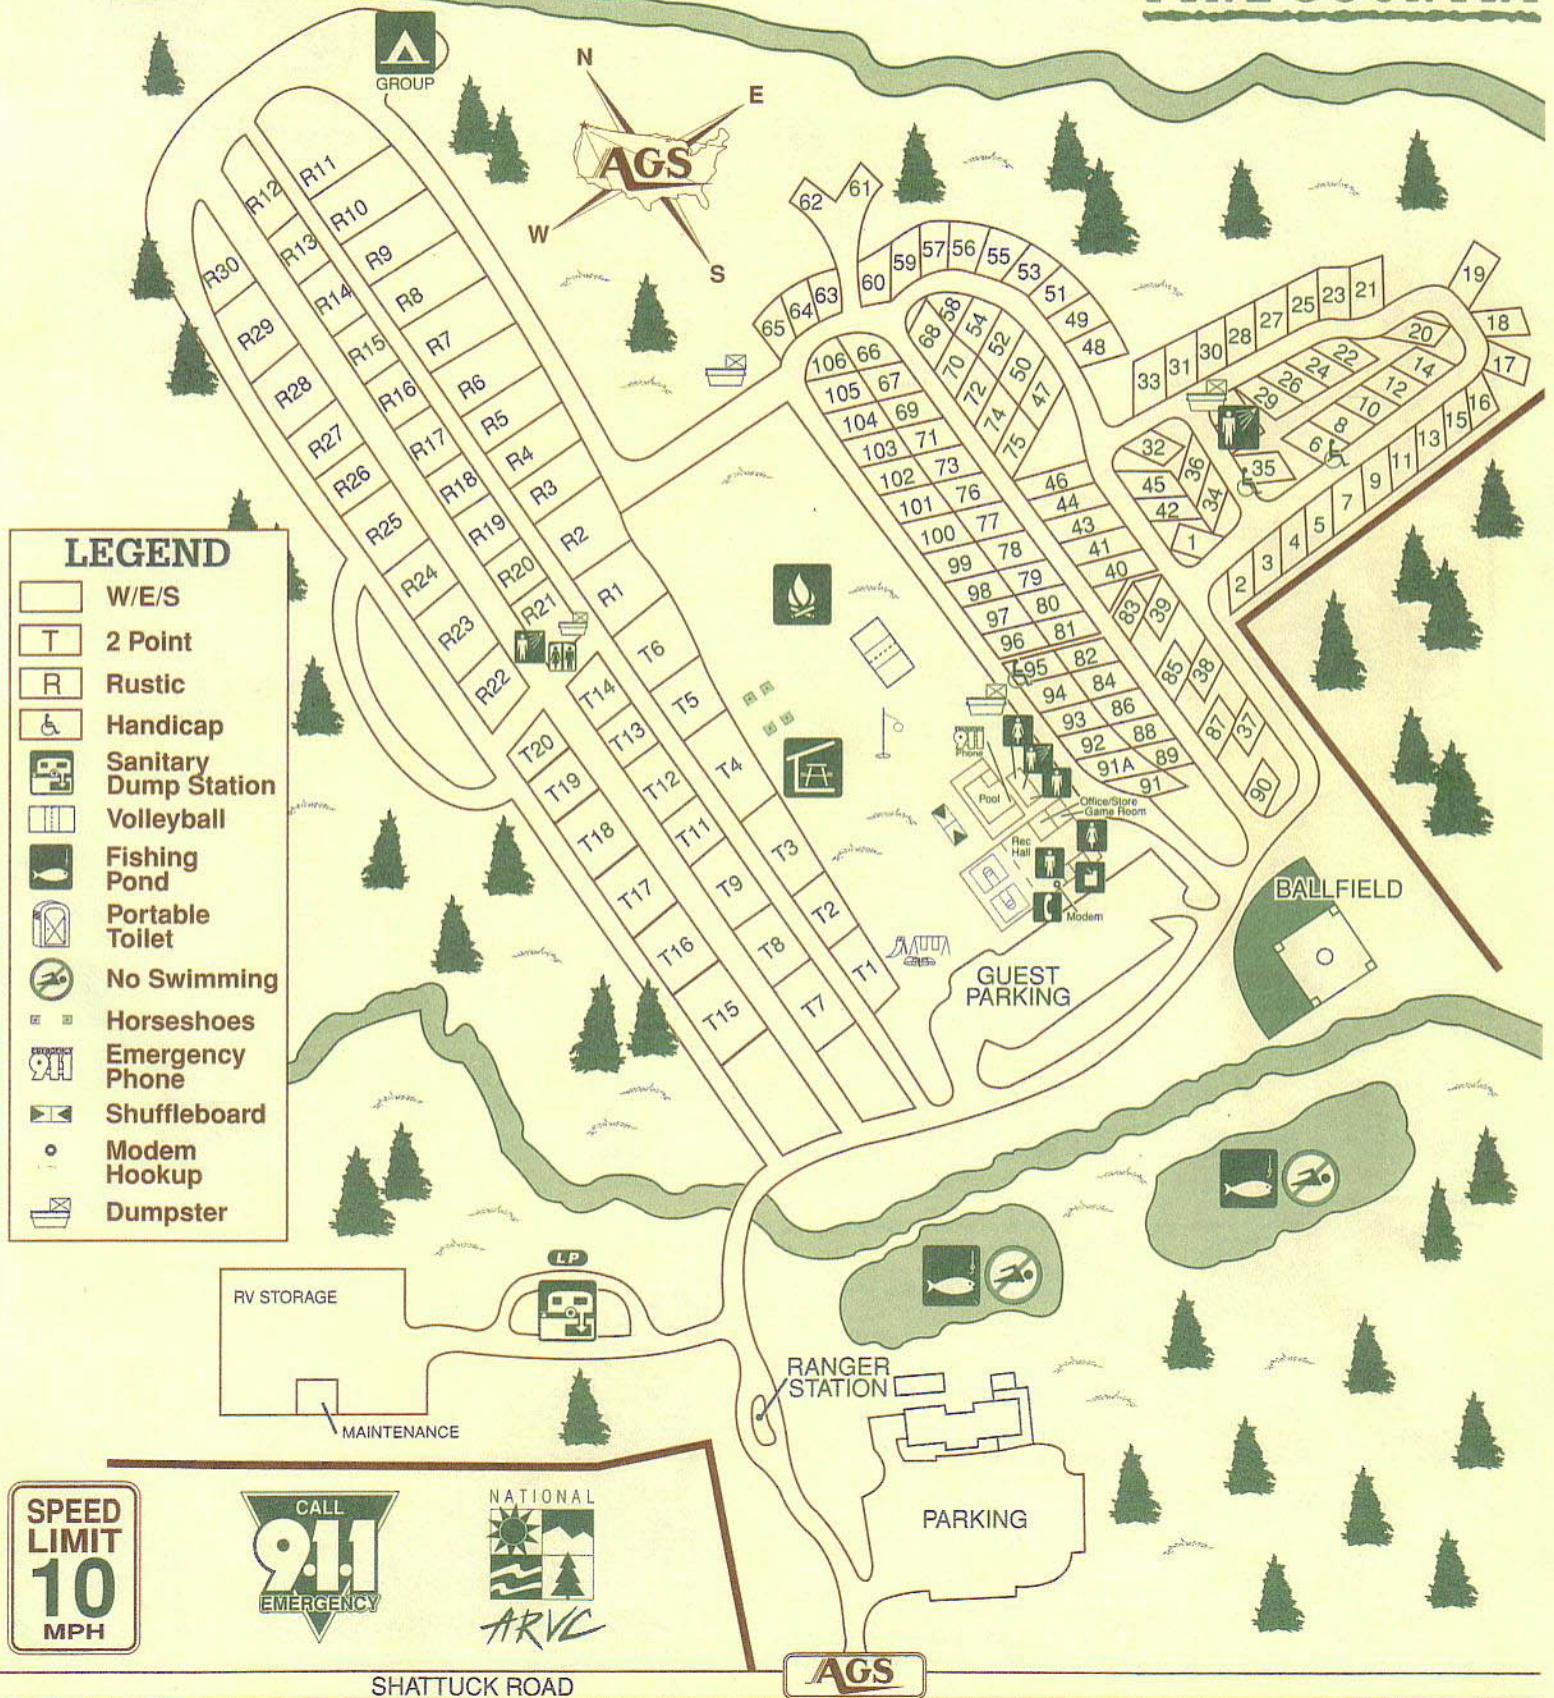

OUTDOOR WORLD

5710 Shattuck Rd. • Belvidere, IL 61008

(815) 547-5517 • Fax: (815) 544-8019

www.campoutdoorworld.com

PINE COUNTRY

LEGEND

- W/E/S
- 2 Point
- Rustic
- Handicap
- Sanitary Dump Station
- Volleyball
- Fishing Pond
- Portable Toilet
- No Swimming
- Horseshoes
- Emergency Phone
- Shuffleboard
- Modem Hookup
- Dumpster

SPEED LIMIT 10 MPH

SHATTUCK ROAD