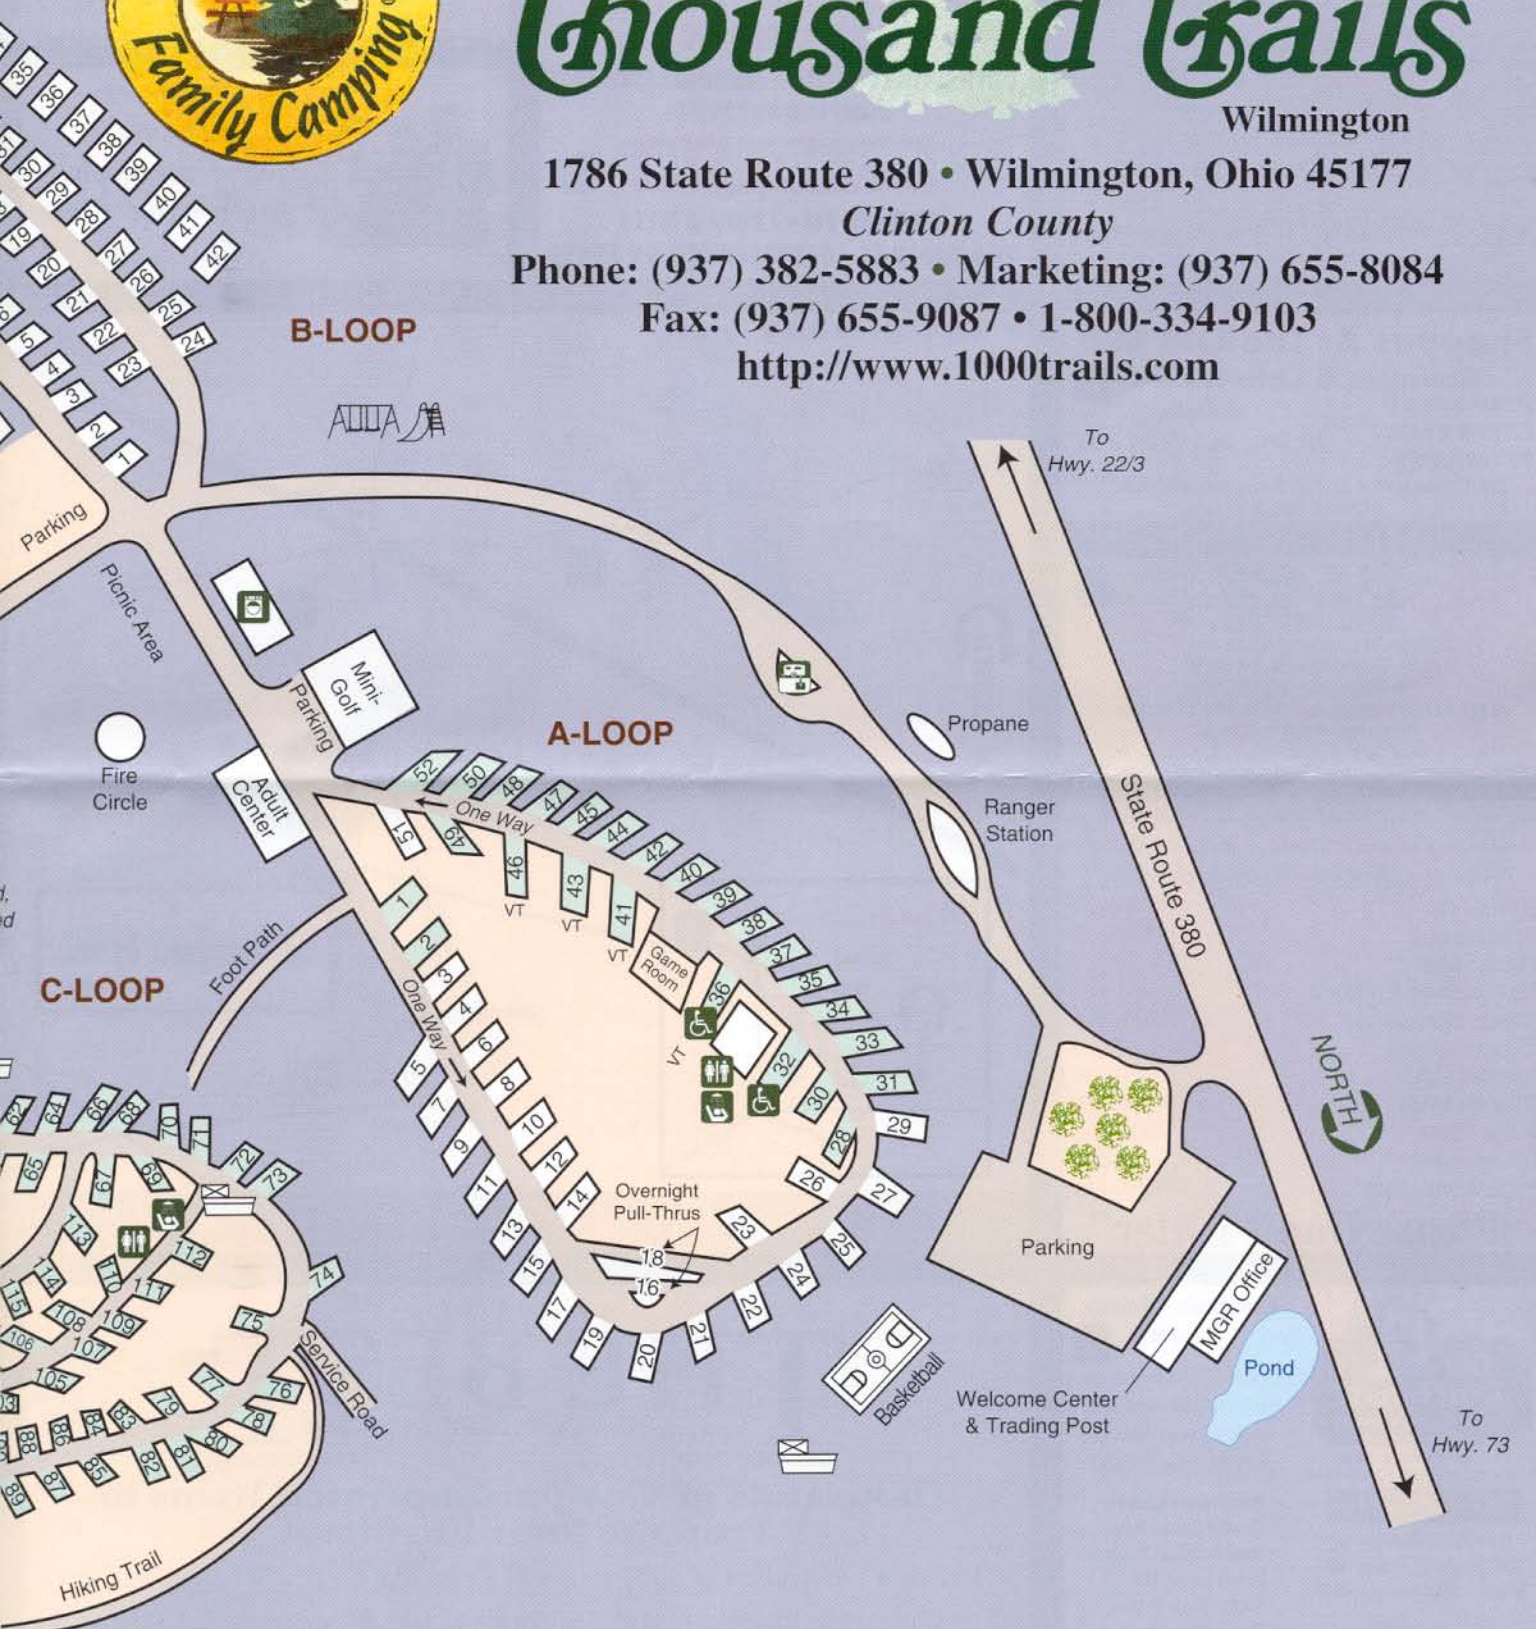

Thousand Trails

Wilmington

1786 State Route 380 • Wilmington, Ohio 45177

Clinton County

Phone: (937) 382-5883 • Marketing: (937) 655-8084

Fax: (937) 655-9087 • 1-800-334-9103

<http://www.1000trails.com>