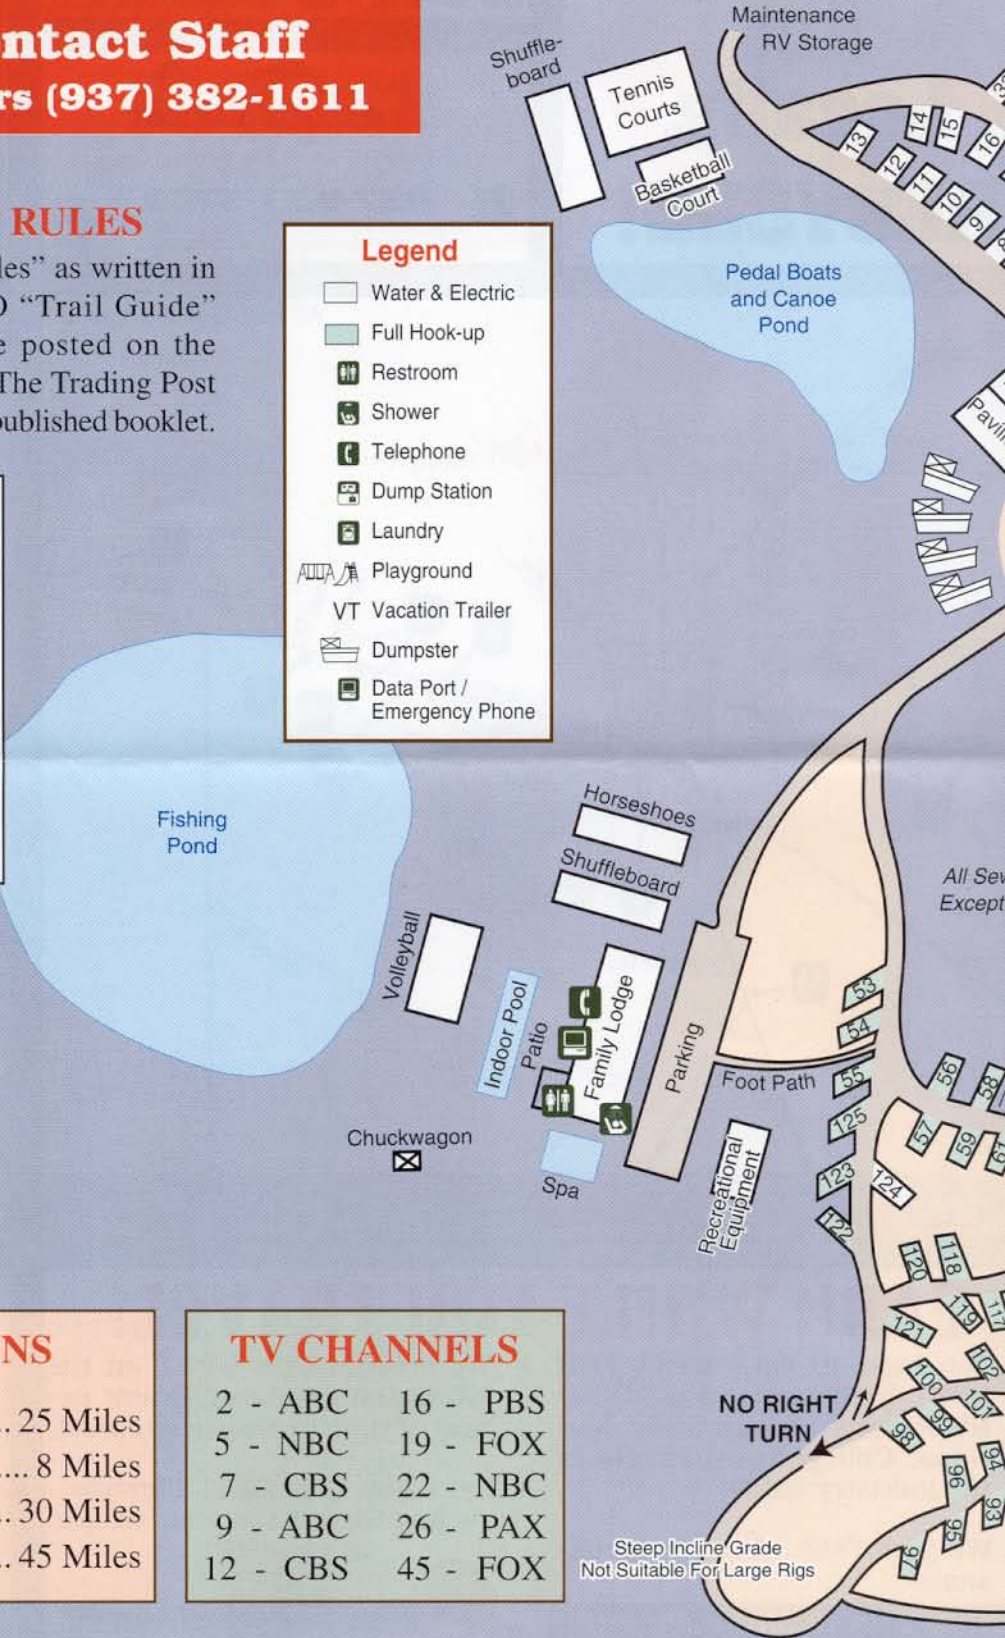

### AREA ATTRACTIONS

King's Island Amusement Park ..	25 Miles
Caesar Creek State Park .....	8 Miles
Aviation Museum .....	30 Miles
Cincinnati Zoo .....	45 Miles

### TV CHANNELS

2 - ABC	16 - PBS
5 - NBC	19 - FOX
7 - CBS	22 - NBC
9 - ABC	26 - PAX
12 - CBS	45 - FOX

#### Legend

- Water & Electric
- Full Hook-up
- Restroom
- Shower
- Telephone
- Dump Station
- Laundry
- Playground
- VT Vacation Trailer
- Dumpster
- Data Port / Emergency Phone