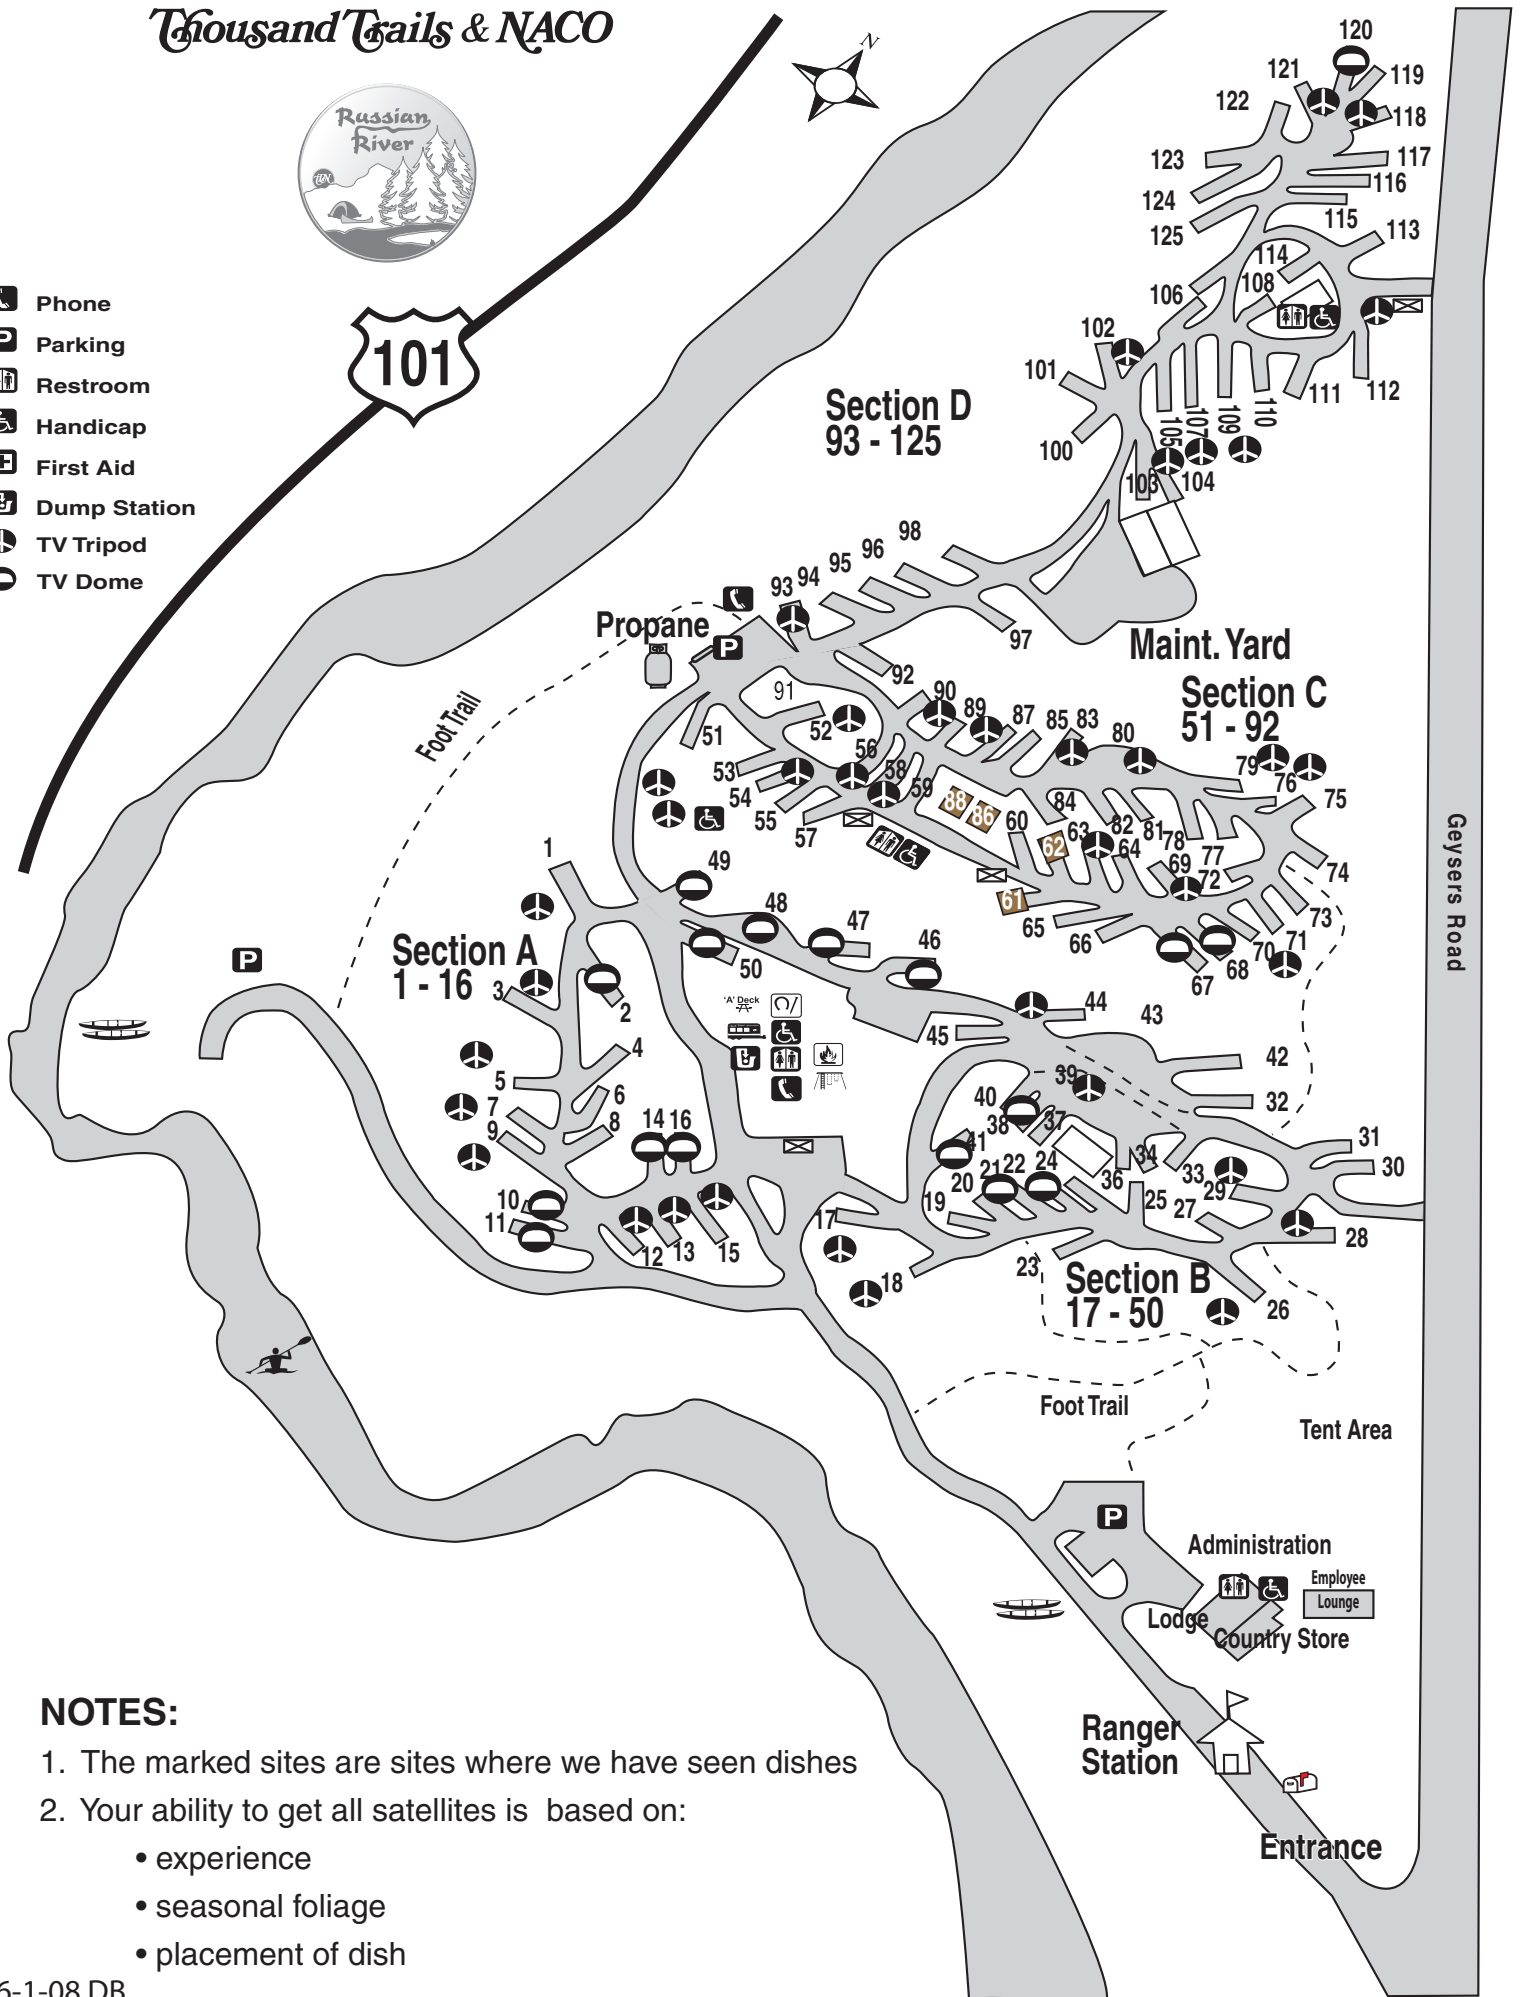

Thousand Trails & NACO

- Phone
- Parking
- Restroom
- Handicap
- First Aid
- Dump Station
- TV Tripod
- TV Dome

NOTES:

1. The marked sites are sites where we have seen dishes
2. Your ability to get all satellites is based on:
 - experience
 - seasonal foliage
 - placement of dish